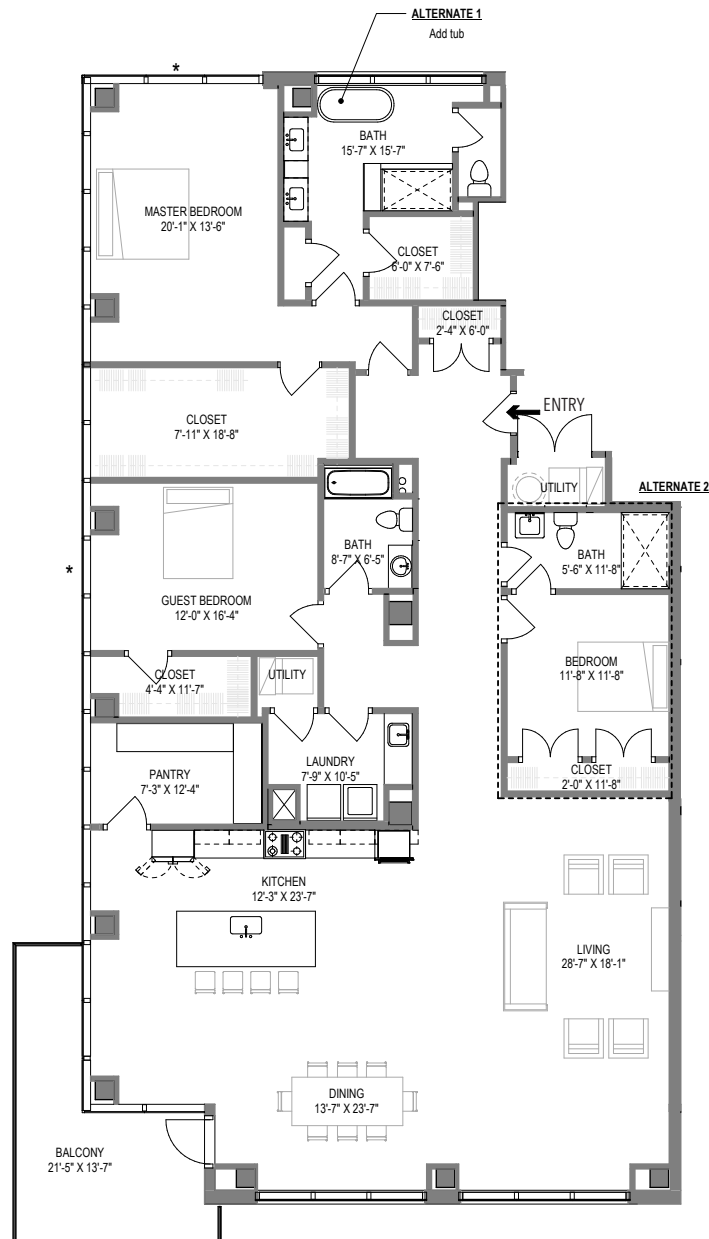

# Parks Edge

THE HARRISON 3 Bed, 3 Bath | 2,923 sq. ft. | Floors 3-10 (Alternate)

PARKSEDCONDOS.COM | 614.221.9900  
225 JOHN H. MCCONNELL BLVD | COLUMBUS, OHIO 43215

A Development of Nationwide Realty Investors

\*Operable window  
This floor plan is for illustrative purposes only.