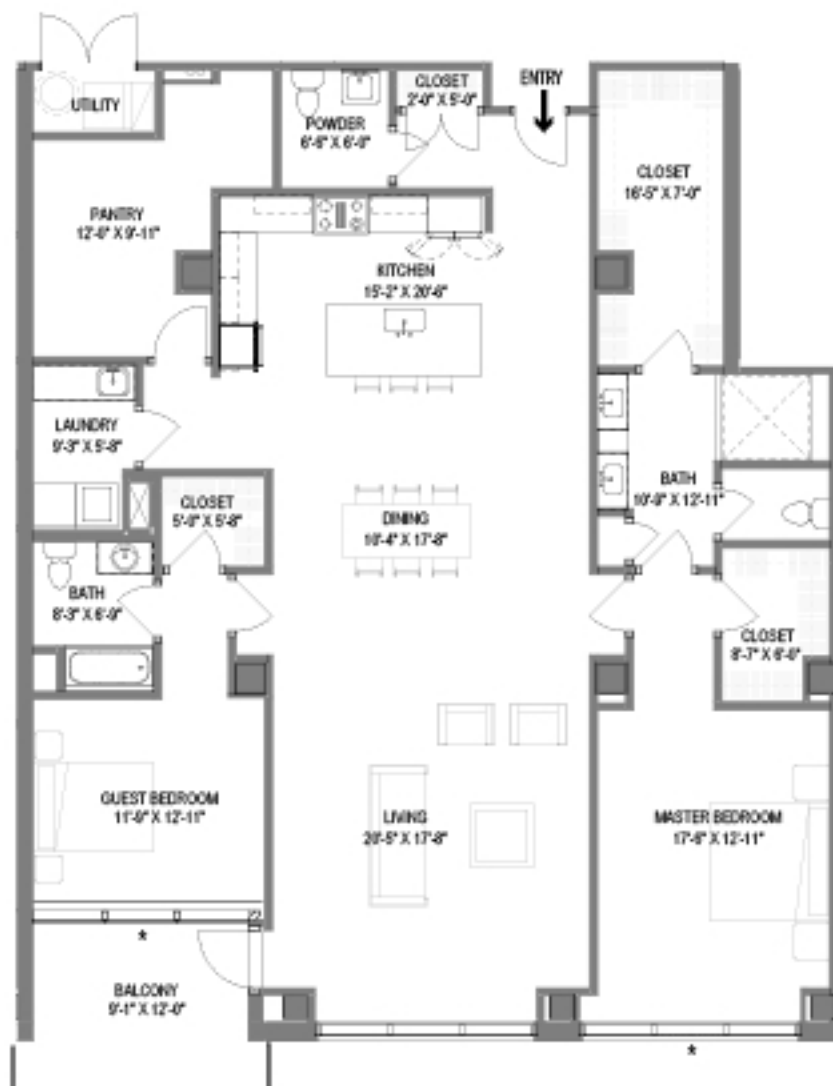

Parks Edge

THE MORRIS 2 Bed, 2.5 Bath | 2,145 sq. ft. | Floors 5 – 10

PARKSEDECONDOS.COM | 614.221.9900

225 JOHN H. MCCONNELL BLVD | COLUMBUS, OHIO 43215

A Development of Nationwide Realty Investors

*Operable window
This floor plan is for illustrative purposes only.