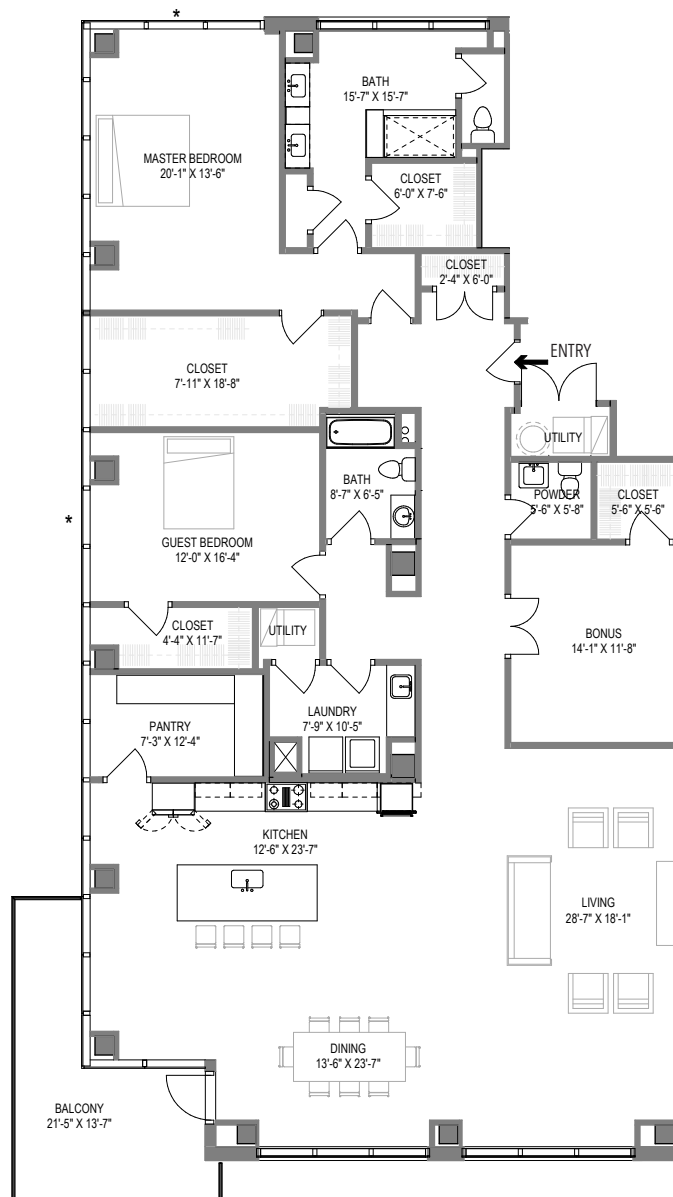

# Parks Edge

THE HARRISON 2 Bed, 2.5 Bath | 2,923 sq. ft. | Floors 3-10

PARKSEGECONDOS.COM | 614.221.9900  
225 JOHN H. MCCONNELL BLVD | COLUMBUS, OHIO 43215

A Development of Nationwide Realty Investors

\*Operable window  
This floor plan is for illustrative purposes only.