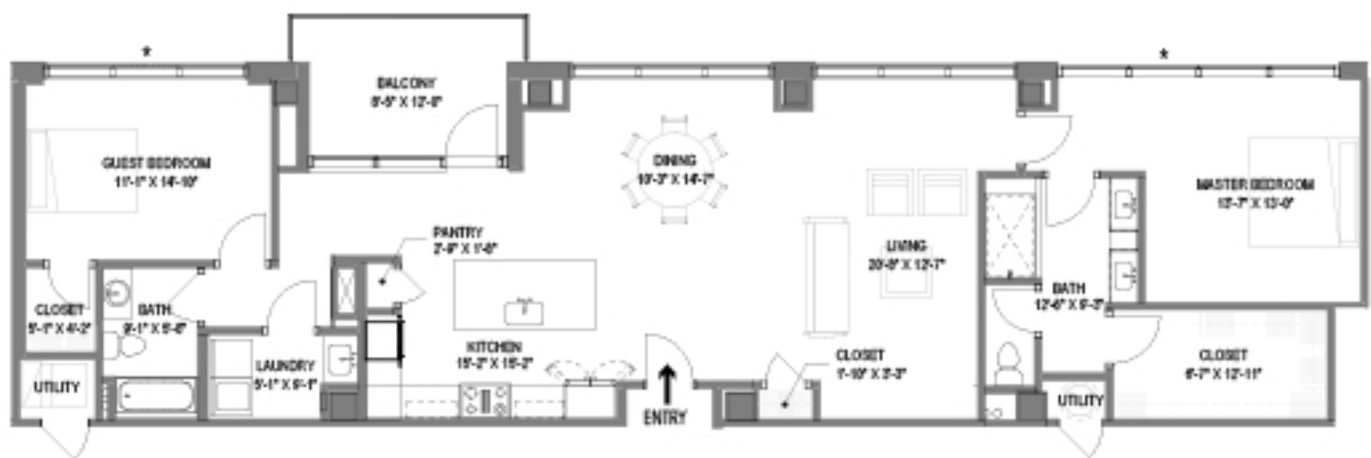

# Parks Edge

THE BENNETT 2 Bed, 2 Bath | 1,547 sq. ft. | Floors 3 – 10

PARKSEDECONDOS.COM | 614.221.9900

225 JOHN H. MCCONNELL BLVD | COLUMBUS, OHIO 43215

A Development of Nationwide Realty Investors

\*Operable window  
This floor plan is for illustrative purposes only.